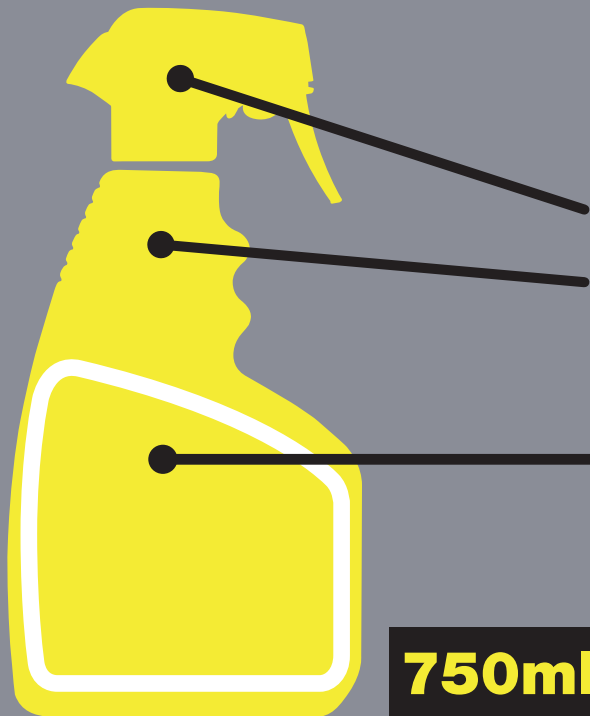

HOW TO DISPOSE OF THIS PACKAGING

500ml

SPRAY + BOTTLE:
Plastic - *plastic for recycling*

LABEL:
Plastic - *plastic for recycling*

*CHECK THE REGULATIONS
IN YOUR COUNCIL AREA.*

750ml

SPRAY + BOTTLE:
Plastic - *plastic for recycling*

LABEL:
Plastic - *plastic for recycling*

*CHECK THE REGULATIONS
IN YOUR COUNCIL AREA.*

If you know how to dispose of a product, you help reduce environmental impact and start a recycling process for the various materials: